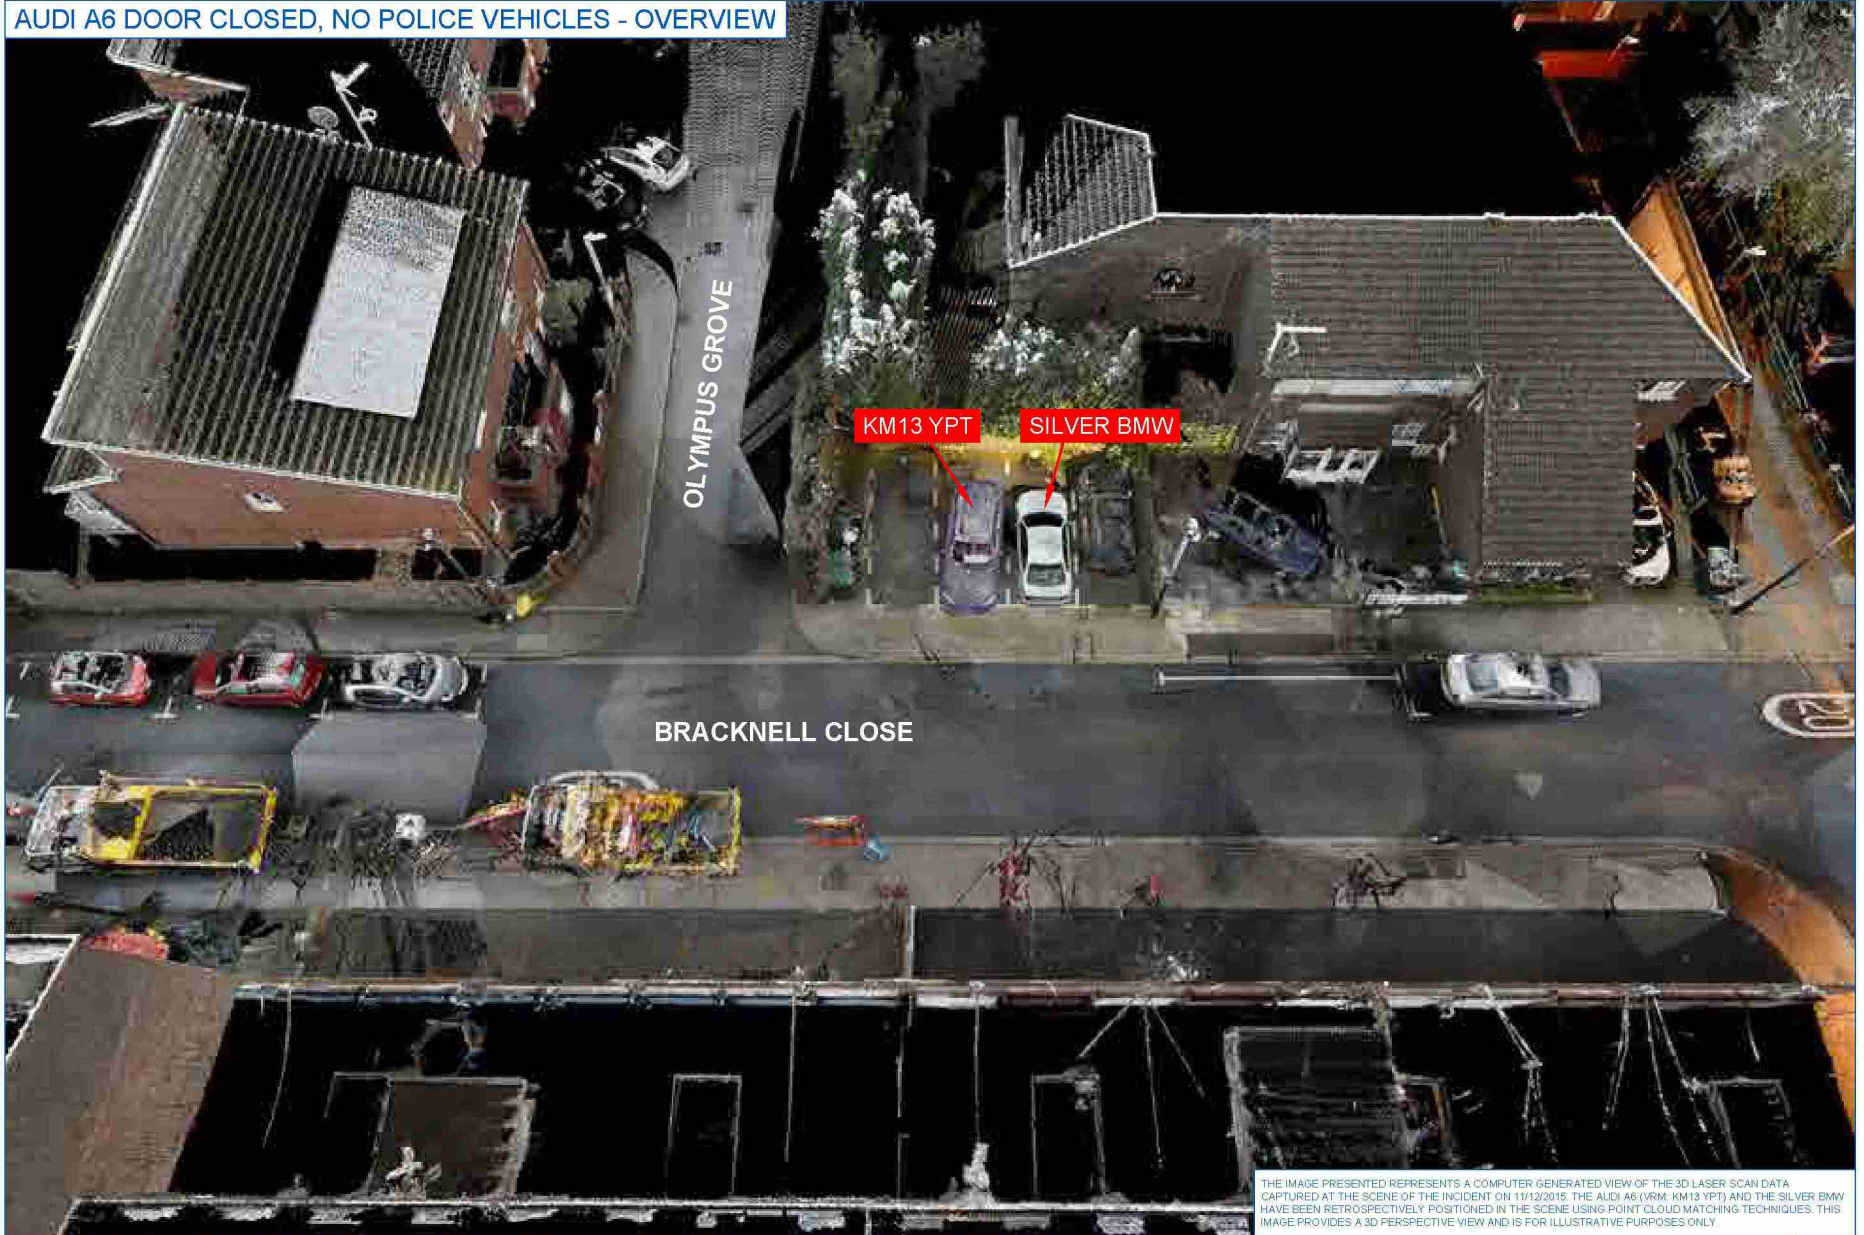

AUDI A6 DOOR CLOSED, NO POLICE VEHICLES - OVERVIEW

  METROPOLITAN POLICE TOTAL POLICING	METSEC CODE : CONFIDENTIAL	TITLE : 3D VIEW OF SCENE MODEL - OVERVIEW	REFERENCE No. : 04 / 1373	DRAWN : DR	
	STATUS : FINAL	PROJECT NAME : BRACKNELL CLOSE	NOTES : SURVEYED ON 11/12/2016 BY D.RAILTON EXHIBIT REFERENCE: DJR/04 SERIAL NUMBER: MPSZ012507280	CHECKED : JJH	
	COMPUTER AIDED MODELLING BUREAU Operational Support Group, Property Services	LOCATION : BRACKNELL CLOSE WOOD GREEN, N22 5TA	© Mayor's Office for Policing and Crime 2016	PRODUCED : 18/07/2016	APPROVED: KM