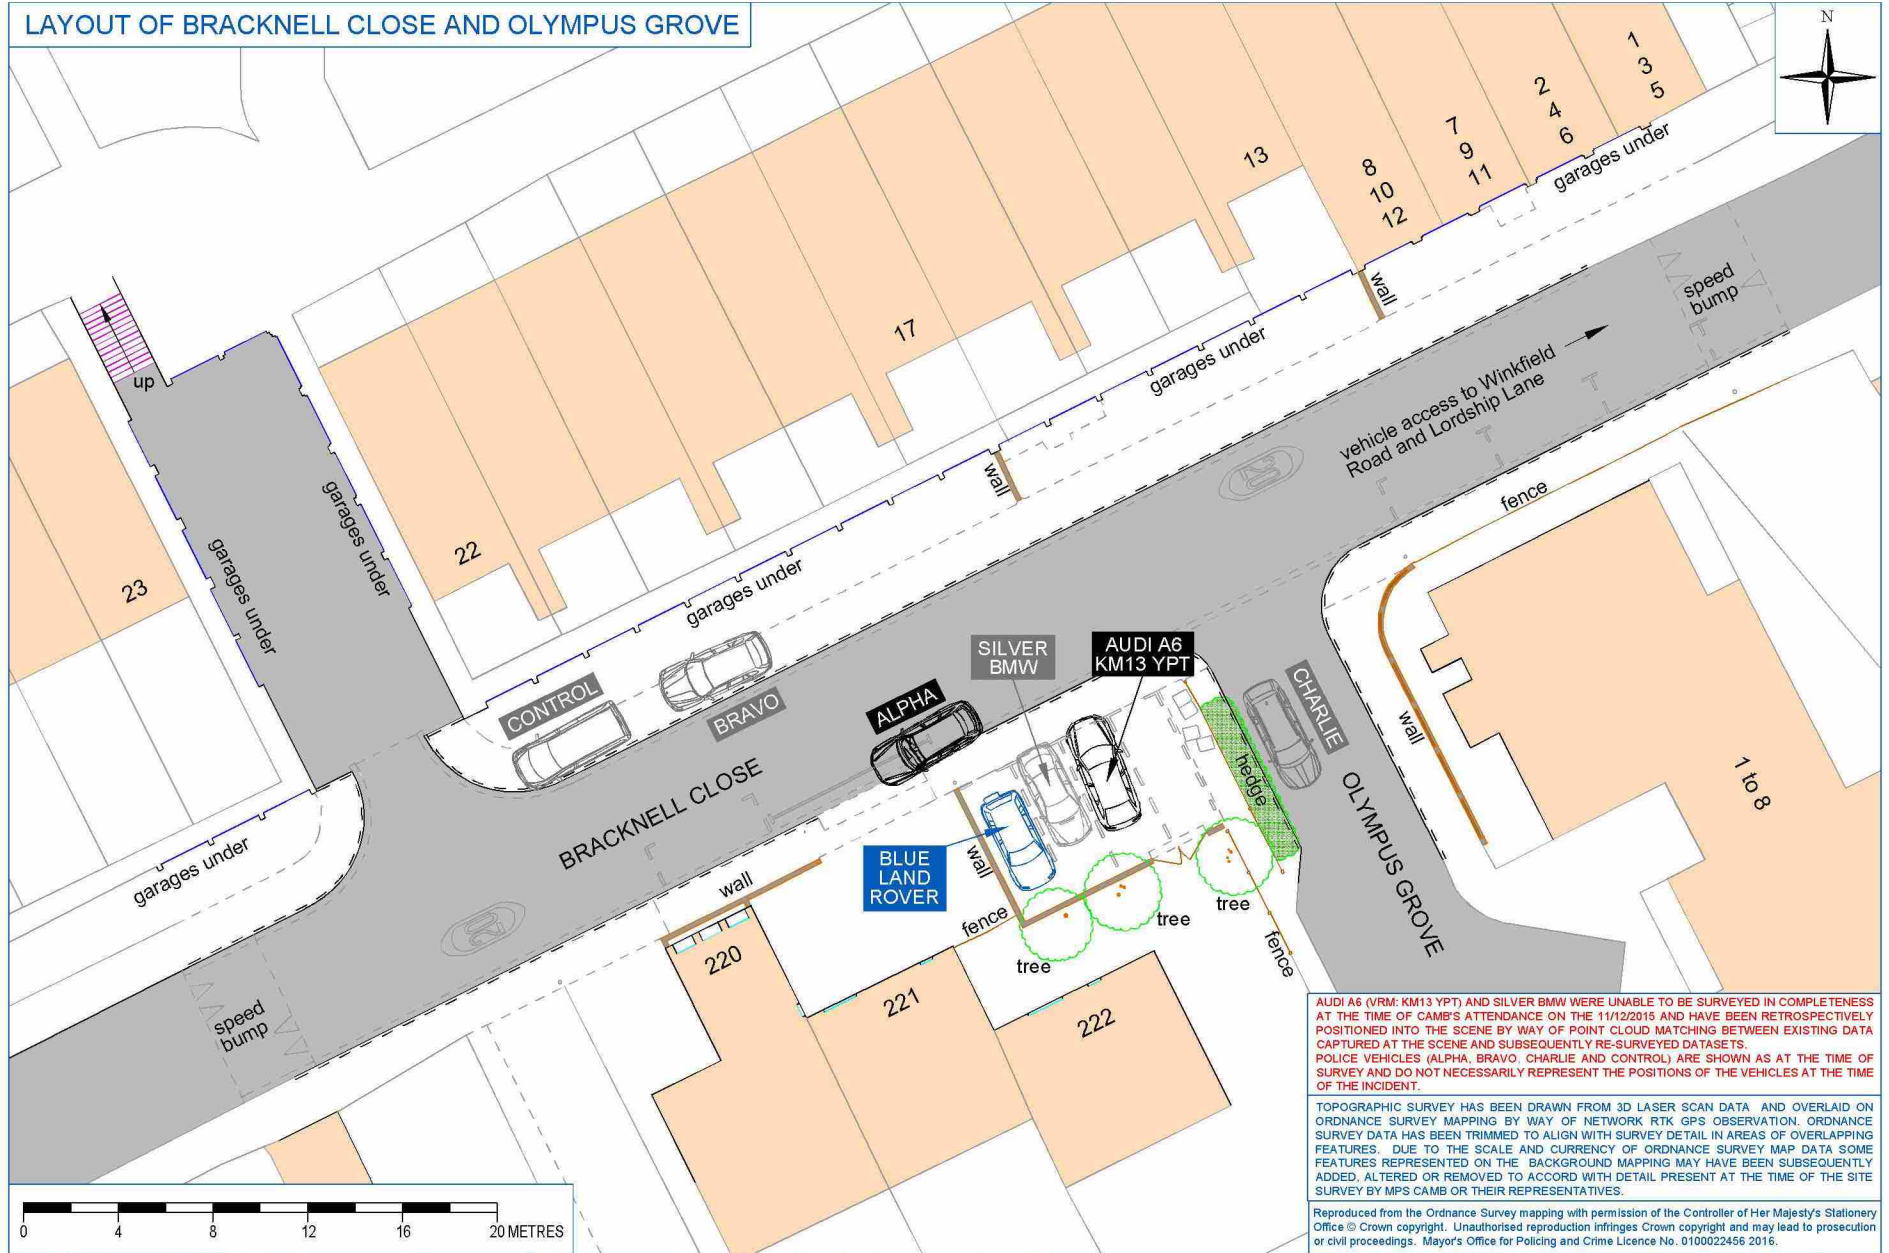

LAYOUT OF BRACKNELL CLOSE AND OLYMPUS GROVE

AUDI A6 (VRM: KM13 YPT) AND SILVER BMW WERE UNABLE TO BE SURVEYED IN COMPLETENESS AT THE TIME OF CAMB'S ATTENDANCE ON THE 11/12/2016 AND HAVE BEEN RETROSPECTIVELY POSITIONED INTO THE SCENE BY WAY OF POINT CLOUD MATCHING BETWEEN EXISTING DATA CAPTURED AT THE SCENE AND SUBSEQUENTLY RE-SURVEYED DATASETS. POLICE VEHICLES (ALPHA, BRAVO, CHARLIE AND CONTROL) ARE SHOWN AS AT THE TIME OF SURVEY AND DO NOT NECESSARILY REPRESENT THE POSITIONS OF THE VEHICLES AT THE TIME OF THE INCIDENT.

TOPOGRAPHIC SURVEY HAS BEEN DRAWN FROM 3D LASER SCAN DATA AND OVERLAID ON ORDNANCE SURVEY MAPPING BY WAY OF NETWORK RTK GPS OBSERVATION. ORDNANCE SURVEY DATA HAS BEEN TRIMMED TO ALIGN WITH SURVEY DETAIL IN AREAS OF OVERLAPPING FEATURES. DUE TO THE SCALE AND CURRENCY OF ORDNANCE SURVEY MAP DATA SOME FEATURES REPRESENTED ON THE BACKGROUND MAPPING MAY HAVE BEEN SUBSEQUENTLY ADDED, ALTERED OR REMOVED TO ACCORD WITH DETAIL PRESENT AT THE TIME OF THE SITE SURVEY BY MPS CAMB OR THEIR REPRESENTATIVES.

METROPOLITAN POLICE TOTAL POLICING	METSEC CODE : CONFIDENTIAL STATUS : FINAL COMPUTER AIDED MODELLING BUREAU Operational Support Group, Property Services	TITLE : LAYOUT OF BRACKNELL CLOSE SHOWING LOCATION OF VEHICLES PROJECT NAME : BRACKNELL CLOSE LOCATION : BRACKNELL CLOSE WOOD GREEN, N22 5TA	NOTES : SURVEYED ON 11/12/2016 BY D.RAILTON EXHIBIT REFERENCE: DJR/04 SERIAL NUMBER: MPS2012507280 © Mayor's Office for Policing and Crime 2016	REFERENCE No. : 01 / 1373 SCALE AT A3 : 1:200 PRODUCED : 06/05/2016	DRAWN : DR CHECKED : JJH APPROVED: KM