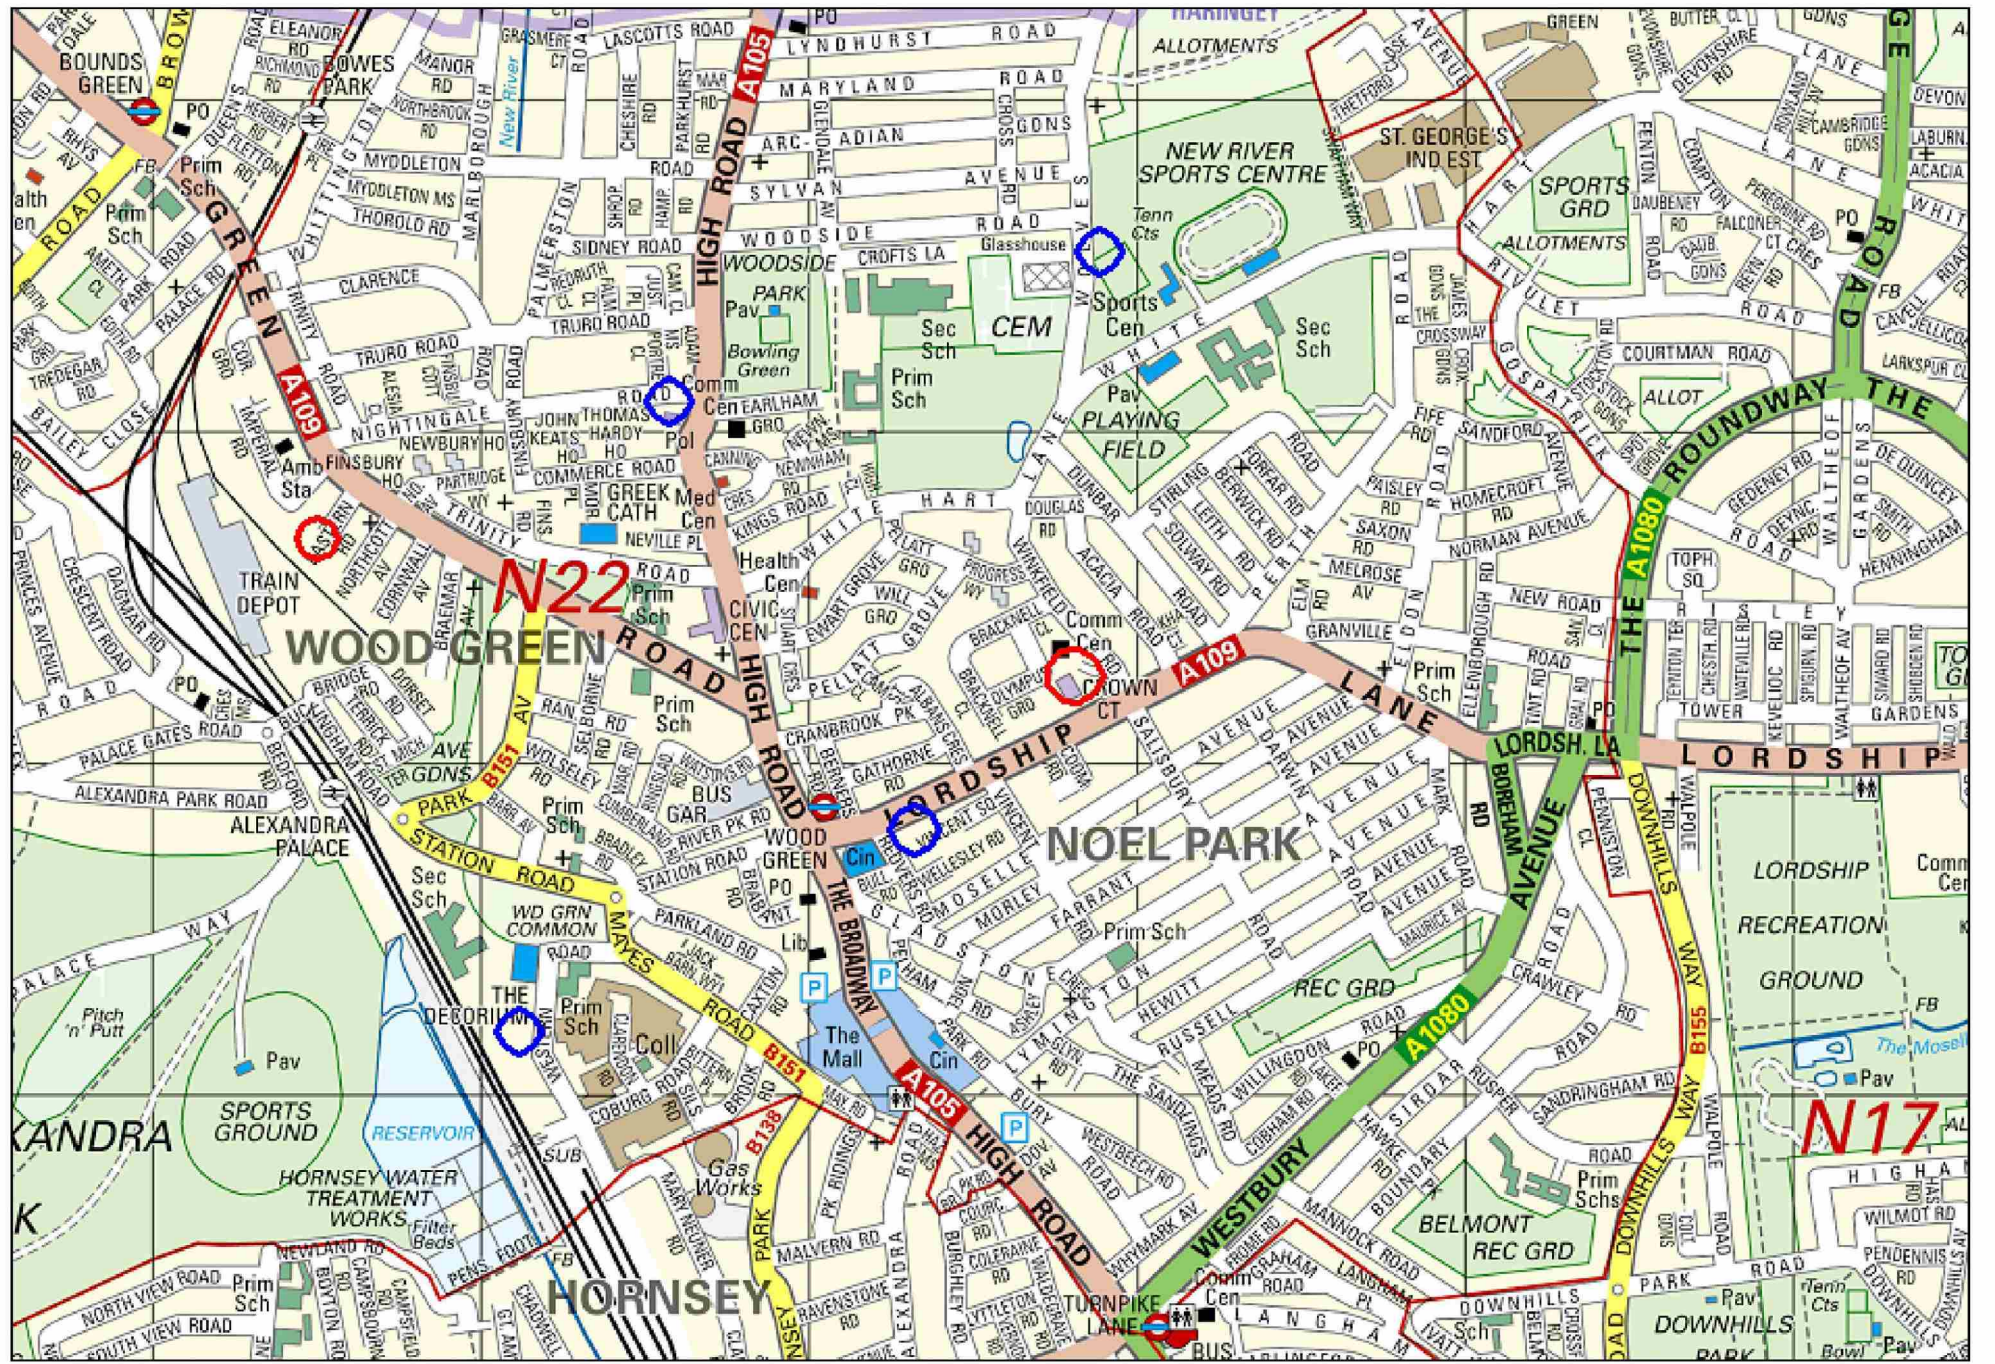

OP ANKAA

RED TEAM

Search Google Maps

Sign in

Satellite

500 m

Lite Mode

Map data ©2015 Google

Terms

Privacy

MPS0003438_0002

MPS0003438-2

Wood Green
Crown Court

A109

A109

Google

Winkfield Rd

Winkfield Rd

World • United Kingdom • England • London • London • Haringey

© 2015 Microsoft Corporation © 2015 HERE

Search Google Maps

Sign in

Google

← 23 Eastern Rd
London, England