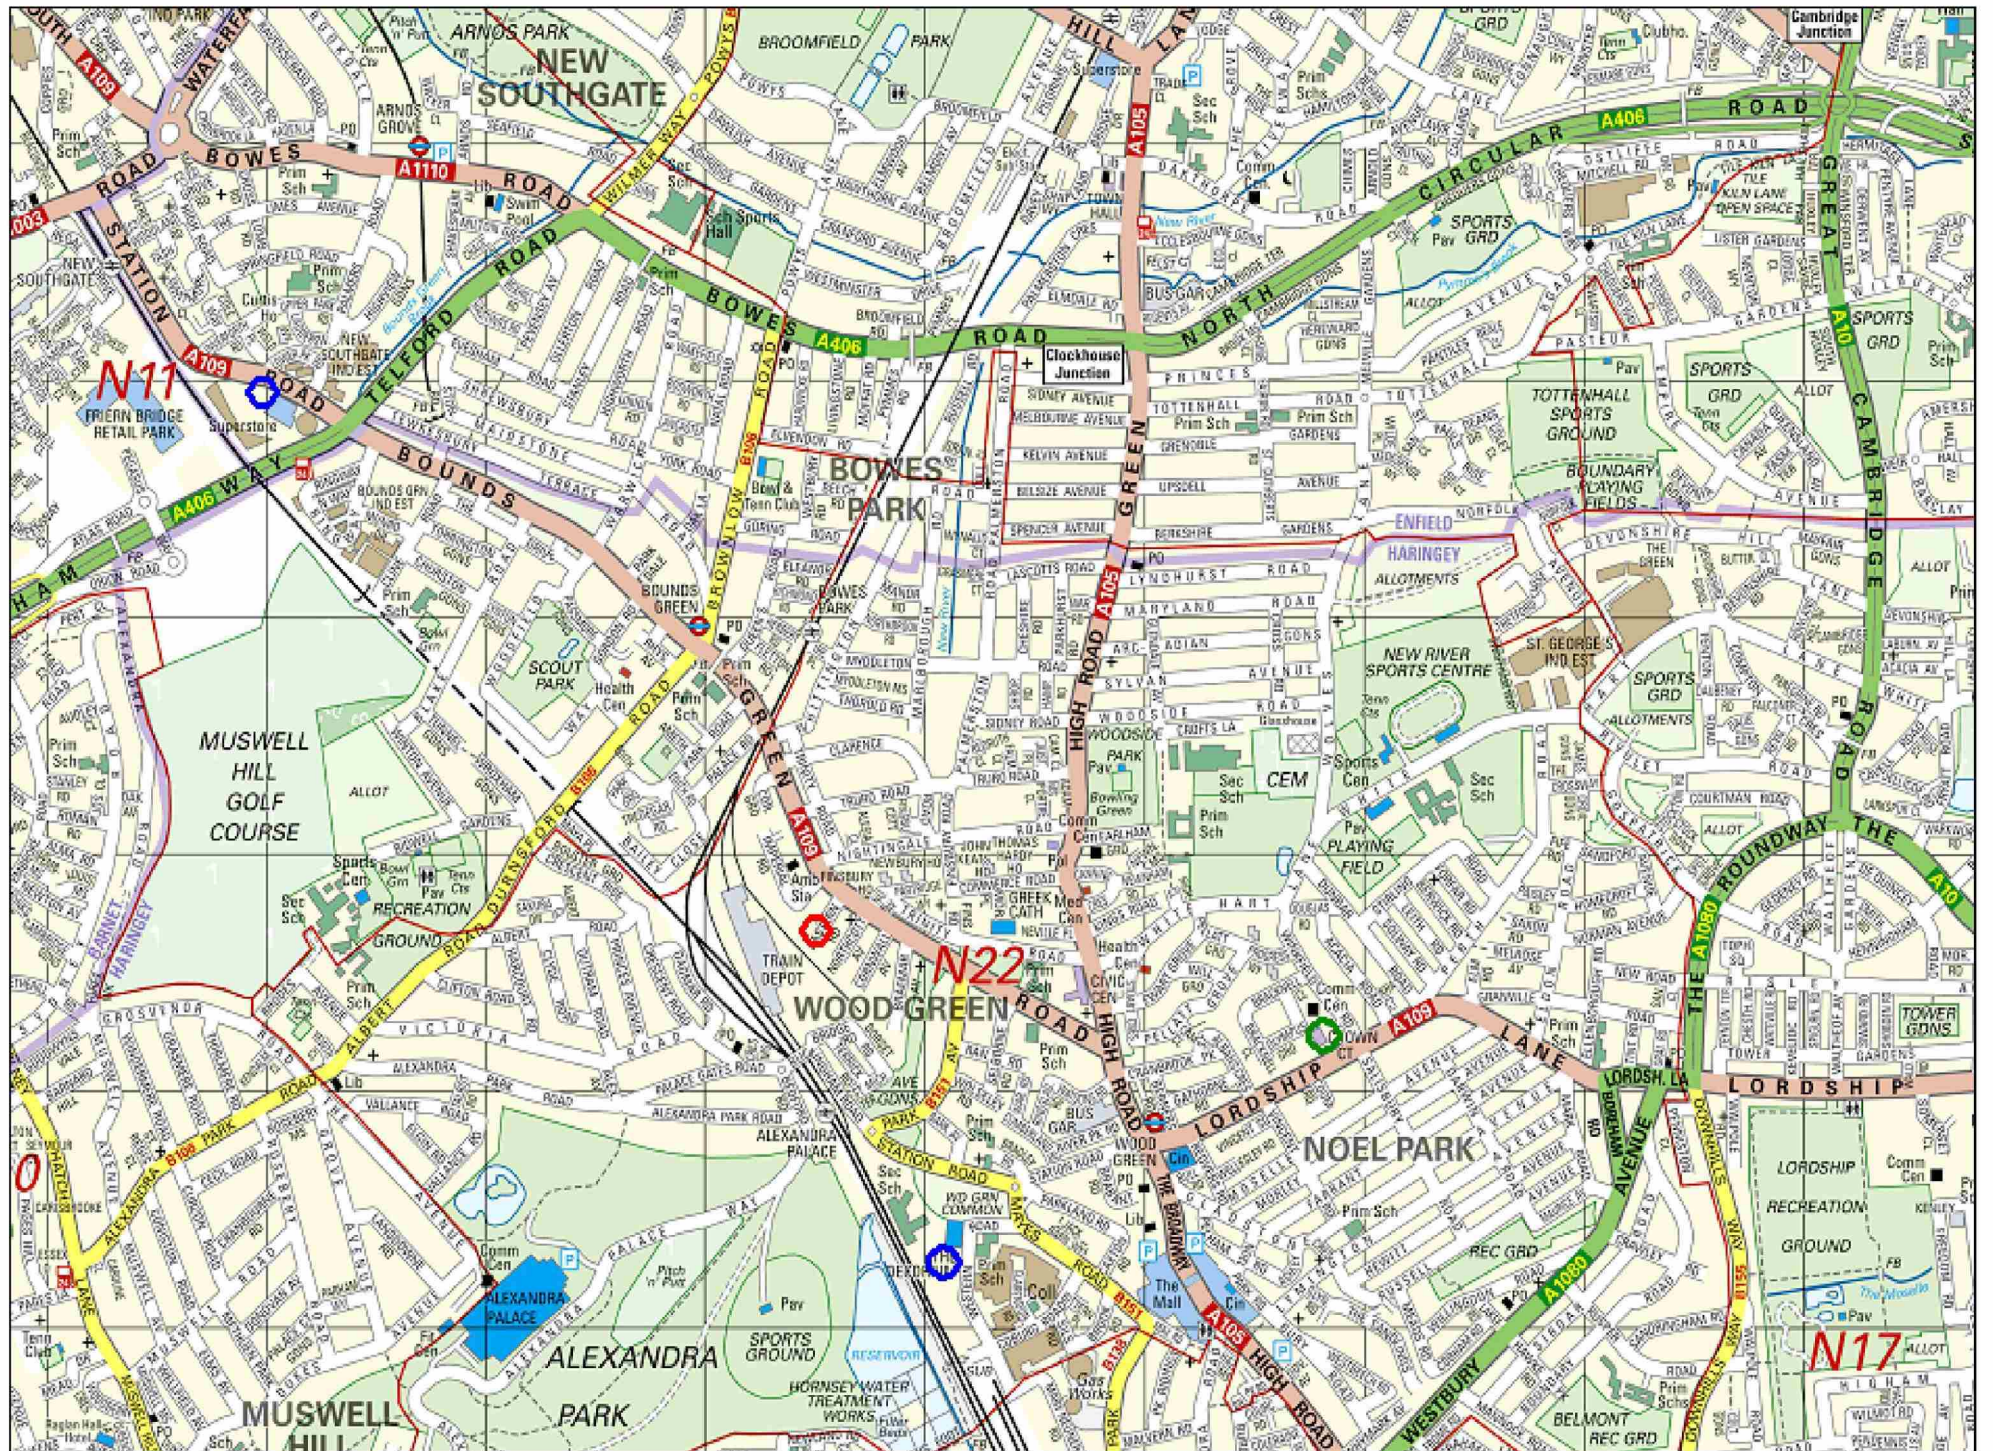

OP ANKAA

RED TEAM

Search Google Maps

Sign in

Satellite

500 m

Lite Mode

Map data ©2015 Google

Terms

Privacy

MPS0003438_0002

MPS0003438-2

Wood Green
Crown Court

A109

A109

Google

Winkfield Rd

Winkfield Rd

World • United Kingdom • England • London • London • Haringey

© 2015 Microsoft Corporation © 2015 HERE

Search Google Maps

Sign in

Google

← 23 Eastern Rd
London, England